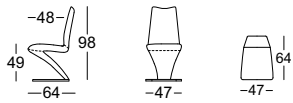

- Seat and back with foam-moulded metal innerframe and with additional layer of soft foam
- Cover quilted underneath with non-woven polyester
- Cantilever base
- Chrome-plated metal leg available either with
  - matt or
  - gloss chrome

! Due to the way the furniture is designed, and its comfort level, some wrinkles and sitting pressure indentations are inevitable, even in top quality Rolf Benz upholstered furniture. All dimensions are approximate.

Chair

matt chrome

gloss chrome

**ROLF
BENZ**